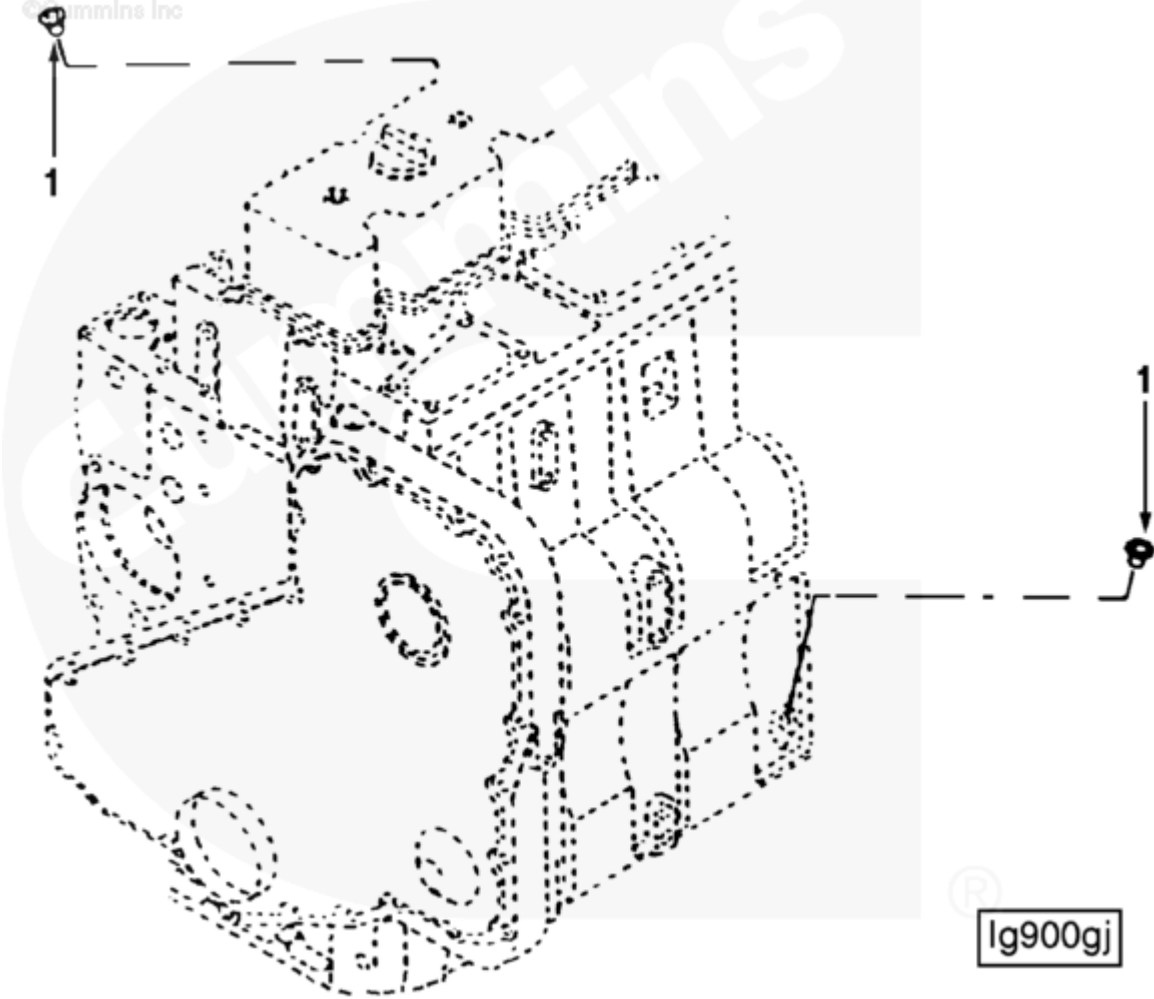

# Parts Catalog - Option Detail

Electronic Parts Catalog - Option Detail				
Option	Group	Graphic	Film Card	Date
LG9034-01	07.02	lg900gj	Z	12-JUN-97
<b>Engines</b>	6C8.3, C GAS PLUS CM556, G8.3, G8.3 CM558, GTA8.3 CM558, ISC CM2150, ISC CM554, ISC CM850, ISC8.3 CM2250, ISC8.3 G CM2180 C101, ISL CM2150, ISL CM554, ISL CM850, ISL G CM2180, ISL8.9 CM2150 L110, ISL8.9 CM2880 L112, ISL9 CM2150 SN, ISL9 CM2250, ISL9 CM2350 L101, ISL9 CM2350 L111, ISLE4 CM850, L GAS PLUS CM556, L8.9, L8.9 L121, L8.9G CMOH2.0 L125B, L9 CM2350 L116B, L9 CM2350 L119B, L9 CM2350 L120C, L9 CM2350 L123B, L9.3 L105, L9.5 L117, L9N CM2380 L124B, QSC8.3 CM2250, QSC8.3 CM2880 C102, QSC8.3 CM554, QSC8.3 CM850(CM2850), QSL9 CM2250, QSL9 CM2250 L115, QSL9 CM2350 L102, QSL9 CM2350 L107, QSL9 CM2350 L118, QSL9 CM2350 L122, QSL9 CM554, QSL9 CM850(CM2850), QSL9 G CM558, QSL9 M CM2250 L106, QSL9.3 CM2880 L113			

SMALL | MEDIUM | LARGE

Cart	Ref No	Part Number	Part Description	Required	Remarks
<a href="#">View My Cart</a>					
		<a href="#">LG9034-01</a>	Oil Level Gauge		<a href="#">MR - GAUGE, OIL LEVEL...(More)</a>

					Family: C Series
					Cylinders: 6
					Supplier: Customer
					Oil Pan Sump: Front
					Functions with Air
					Compressor: Yes
					Unique Characteristics:
					Plugs Only - Customer Supply
					Dipstick/Tube
					Restricted Breather Type:
					Open
					CNS May Use 3905368
					Expansion Plug in Place of
					3900955 Expansion Plug
<input type="checkbox"/>	1	<a href="#">3905368</a>	Expansion Plug	2	